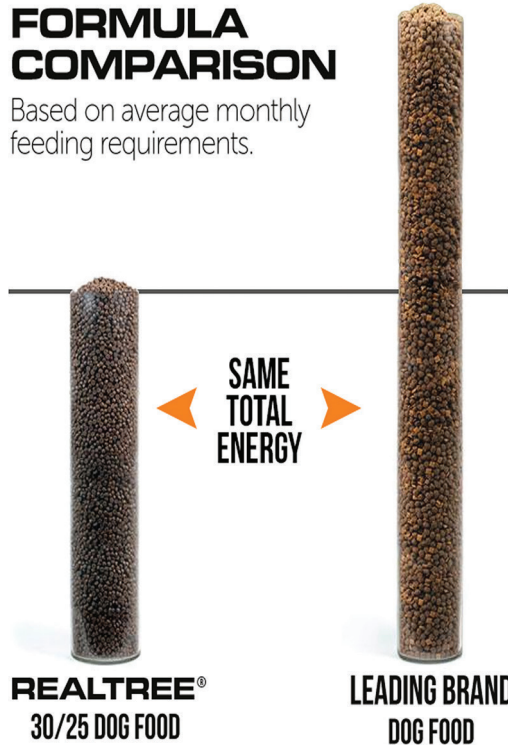

AT REALTREE® PERFORMANCE DOG FOOD WE KNOW WHAT IT TAKES TO KEEP YOUR ACTIVE DOGS HEALTHY, HAPPY, FULL OF ENERGY AND ALWAYS READY TO BRING THEIR A-GAME.

OUR NUTRIENT-DENSE DOG FOOD IS MADE WITH THE SAME LEVEL OF CARE AND ATTENTION TO QUALITY THAT YOU GIVE YOUR DOGS. OUR VACUUM FAT INFUSION PRODUCTION PROCESS MAKES US UNIQUE WITHIN OUR INDUSTRY, GUARANTEEING CONSISTENT LEVELS OF PROTEIN AND FAT - ESSENTIAL FOR ANY ACTIVE, HEALTHY DOG.

REALTREE®
PERFORMANCE DOG FOOD

@REALTREEDOG

REALTREEDOG.COM

STRENGTH

HIGH ENERGY

ENDURANCE

REALTREE®
PERFORMANCE DOG FOOD

- BUY DIRECT FROM THE MANUFACTURER
- AMONG THE HIGHEST ENERGY DOG FOODS ON THE MARKET
- TRUSTED BY SPORT-DOG PROFESSIONALS ACROSS NORTH AMERICA
- HIGH DIGESTIBILITY AND LESS CLEAN-UP
BETTER COAT QUALITY

FORMULA COMPARISON

Based on average monthly feeding requirements.

REALTREE®
30/25 DOG FOOD

LEADING BRAND
DOG FOOD

SAVE MONEY. FEED LESS.

REALTREE® PERFORMANCE DOG FOOD
HIGH ENERGY LEVELS FOR SUSTAINABLE ENDURANCE

- PROMOTES WEIGHT ENDURANCE AND COAT QUALITY.
- LESS FEEDING HELPS PREVENT GVD (BLOAT)
- SUPERIOR DIGESTIBILITY AND PALATABILITY
- YEAR-ROUND DIET.

15 KG / 33 LBS BAG

GUARANTEED ANALYSIS:

• CRUDE PROTEIN (MIN.)	30%
• CRUDE FAT (MIN.)	25.00%
• CRUDE FIBER (MAX.)	3.50%
• MOISTURE (MAX.)	10.00%